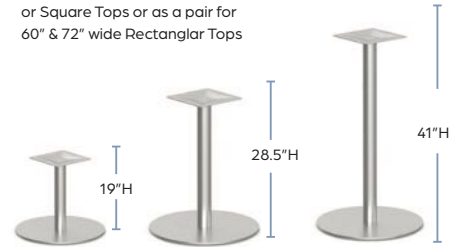

Round Brushed Metal Bases
PLTRB2319BRU 23" Base/19"H Fits 24", 30", 36" & 42" Round Tops or 36" Square Tops
List $479 $279

PLTRB2328BRU 23" Base/28.5"H Fits 24", 30", 36" & 42" Round Tops or 36" Square Tops for Cafe Style Table or as a Pair for 60" and 72" Wide Rectangular Tops
List $495 $289

Wood VA Leg Base
PLTVARWLEG 28"H Fits 36" & 42" Set of 2
List $139 $79

Single Leg Mount
PLTVAMONMOUNT (Silver)
List $50 $29 ea