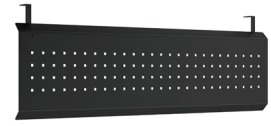

List

$159	~~$89~~
$172	~~$99~~
$180	~~$99~~
$188	~~$109~~
$201	~~$119~~
$216	~~$129~~
$236	~~$139~~

Perforated Metal Modesty Panels

MMP1865PERF	65"W x 18"H	to fit 72" wide Workstations	List $162 ~~$99~~
MMP1853PERF	53"W x 18"H	to fit 60" wide Workstations	List $149 ~~$89~~
MMP1841PERF	1"W x 18"H	to fit 48" wide Workstations	List $125 ~~$69~~

Privacy Screens

Our privacy screens/modesty panels can be mounted above or below most work surfaces with our designer mounting bracelets. Acrylic and fabric options to suit the modern environment. Your choice of Magnetic Glass, Frosted Acrylic, Clear Acrylic or Fabric.