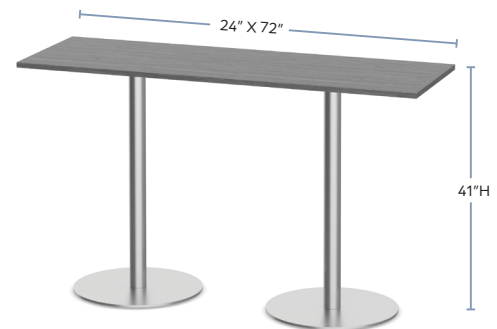

PLTRB2341BRU(2), PLT2472 List ~~$1330~~ **$769**