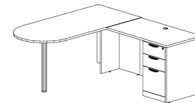

Bullet L Desk

- PL131/196/166 66"W x 72"D
- List $1294 ~~$749~~