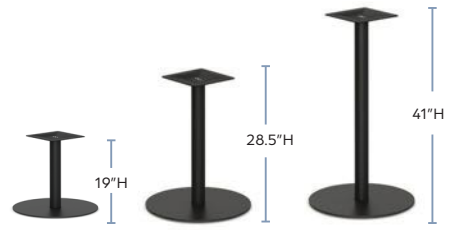

PLTRB2341BRU 23" Base/41"H Fits 24", 30", & 36" Round Tops or 36" Square Tops for Cafe Style Table or as a Pair for 60" and 72" Wide Rectangular Tops
List $539 $309

Round Black Metal Bases
PLTRB2319BLK 23" Base/19"H Fits 24", 30", 36" & 42" Round Tops or 36" Square Tops
List $479 $279

PLTRB2328BLK 23" Base/28.5"H Fits 24", 30", 36" & 42" Round Tops or 36" Square Tops for Cafe Style Table or as a Pair for 60" and 72" Wide Rectangular Tops
List $495 $289

PLTRB2341BLK 23" Base/41"H Fits 24", 30", & 36" Round Tops or 36" Square Tops for Cafe Style Table or as a Pair for 60" and 72" Wide Rectangular Tops
List $539 $309