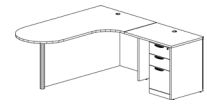

#### Bullet L Desk

- PL131/196/166 66"W x 72"D
- List \$1294 ~~\$749~~