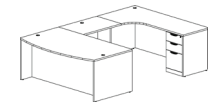

Bowfront U-Station with Back Inner Curve

- PL189/193/182L/166 71"W x 112"D
- List $1866 ~~$1079~~