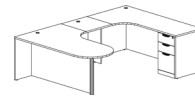

Bullet U-Station with Front and Back Inner Curves

- PL133R/195/182L/166 71"W x 102"
- List $2134 ~~$1239~~