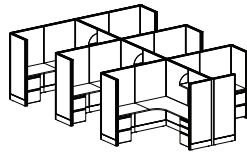

WEBB PANELS

Panels may be extended vertically with PL-TAP acrylic dividers for additional privacy. Available in 15" heights.

The steel overhead cabinets feature ball bearing suspensions. The flipper doors open over top of the cabinet. Lockable when closed.

Typical Webb Panel Configurations

39\"/>

53\"/>

53\"/>

53\"/>

67\"/>

67\"/>

67\"/>

53\"/>