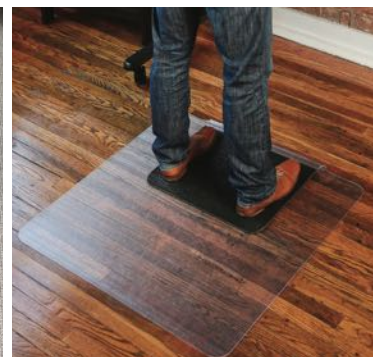

Sit or Stand Mat® For Low Pile Carpet

Protects Carpet up to 3/8" (including padding). AnchorMat® cleated underside grips carpet.

Model No.	Description	List
SOESR 184619	36" x 53" with 20" x 18" Lip, straight edge for carpet	$350 ea

Call For Pricing