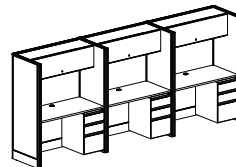

67\"/>

67\"/>