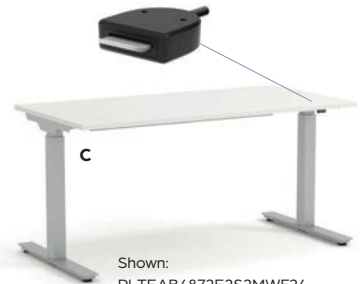

C
Shown:
PLTEAB4872E2S2MWF24,
PLT2472
List $1127 **$649**

Electrical Height Table Bases

A. Deluxe Electric Height Adjustable Table Base

Features 3 stage legs, 2 motors.
Height range with top 25.5" to 51".
Accommodates 48" wide to 72" wide tops.
Weight rating 265 lbs.
Features anti-collision protection and programmable memory handset. Adjustable glides.
Stocked in Black, Silver and White.
PLTEAB4872E3S2MWF24 - for use with 24" or 30" depth tops
List $1075 **$619**

B. Deluxe Electric Height Adjustable Corner Table Base

Features 3 stage legs, 3 motors.
Height range with top 25.5" to 51".
Accommodates 60" wide to 78" wide tops.
Weight rating 330 lbs.
Features anti-collision protection and programmable memory handset. Adjustable glides.
Stocked in Black, Silver and White.
PLTECAB6078E3S3MLWF - for use with 24" or 30" depth tops
List $1600 **$929**

C. Standard Electric Height Adjustable Table Base

Features 2 stage legs, 2 motors.
Height range with top 28" to 45".
Accommodates 48" wide to 72" wide tops.
Weight rating 175 lbs.
Features anti-collision protection and basic up/down handset. Adjustable glides.
Stocked in Black and Silver.
PLTEAB4872E2S2MWF24 - for use with 24" or 30" depth tops
List $875 **$509**