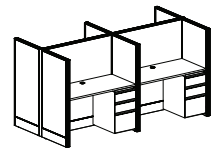

WEBB PANELS

Panels may be extended vertically with PL-TAP acrylic dividers for additional privacy. Available in 15" heights.

The steel overhead cabinets feature ball bearing suspensions. The flipper doors open over top of the cabinet. Lockable when closed.

Typical Webb Panel Configurations

39\"/>

53\"/>

53\"/>

53\"/>

67\"/>

67\"/>

67\"/>

53\"/>