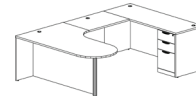

Bullet U-Station with Front Inner Curve

- PL133R/193/143/166 71"W x 101"D
- List $2035 ~~$1179~~